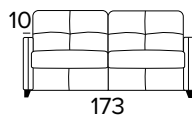

### Partially removable cover sofa

Decò pillows as an option

Standard mattress Engel in expanded polyurethane density 30kg/m<sup>3</sup> covered with 100% polyester fabric. Mattress thickness: 17 cm

### DISPONIBILE PIEDE IN METALLO AVAILABLE METAL FEET

**DIVANO LETTO 3 POSTI**  
3 SEATER SOFA BED

MATERASSO / MATTRESS  
CM 140x196 / H 17

**DIVANO LETTO MAXI**  
MAXI SEATER SOFA BED

MATERASSO / MATTRESS  
CM 160x196 / H 17